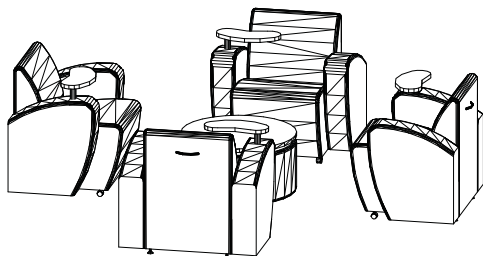

Encore available in thirteen veneer finishes; two leg styles; three arm options; freestanding and modular components; two tablet styles; and optional power capability.

 **JSI** JASPER GROUP BRAND  
www.JSIFURNITURE.com

Natural Cherry Finish

Brighton Finish

4% Price Increase Effective 1/1/2011

Description (Model)	Qty	List
Table (EN30RB)	1	\$965
Seat (EN9251UFTAHH-R)	4	\$7,296
Total List Price		\$8,261

4% Price Increase Effective 1/1/2011

Description (Model)	Qty	List
Table (EN2142B)	2	\$2,086
Table (EN22B)	3	\$2,076
Seat Armless (EN9213)	8	\$7,400
End Arm (EN9220U-R)	2	\$686
Total List Price		\$12,248