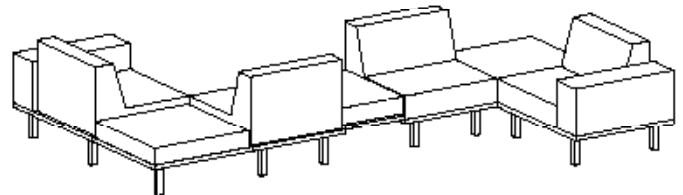

Vintage Cherry Finish

Classic Cherry Finish

4% Price Increase Effective 1/1/2011

Description (Model)	Qty	List
Single Seat (CT9531T-B)	2	\$4,156
Two Seat (CT9532T-B)	1	\$3,116
End Table (CT3232-22)	2	\$3,626
Magazine Tbl (CT4242-15)	1	\$2,024
<b>Total List Price</b>		<b>\$12,922</b>

4% Price Increase Effective 1/1/2011

Description (Model)	Qty	List
Single Seat (CT9531)	2	\$2,078
Single Seat (CT9531B-L)	2	\$2,886
Console Table (CT95C2)	1	\$518
Console Table L (CT95CL)	2	\$1,082
<b>Total List Price</b>		<b>\$6,564</b>