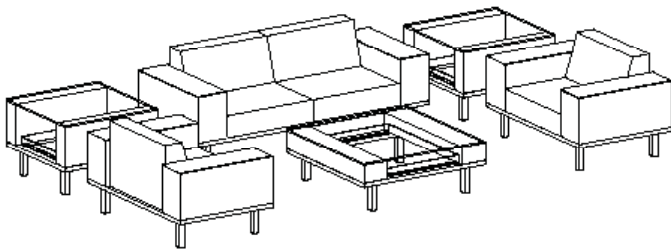

Connect available in thirteen veneer finishes; three metal finishes; three arm options; two scaled sizes; and optional tablet, console, power and drink holders.

 **JSI** JASPER GROUP BRAND  
www.JSIFURNITURE.com

Vintage Cherry Finish

Classic Cherry Finish

4% Price Increase Effective 1/1/2011

Description (Model)	Qty	List
Single Seat (CT9531T-B)	2	\$4,156
Two Seat (CT9532T-B)	1	\$3,116
End Table (CT3232-22)	2	\$3,626
Magazine Tbl (CT4242-15)	1	\$2,024
<b>Total List Price</b>		<b>\$12,922</b>