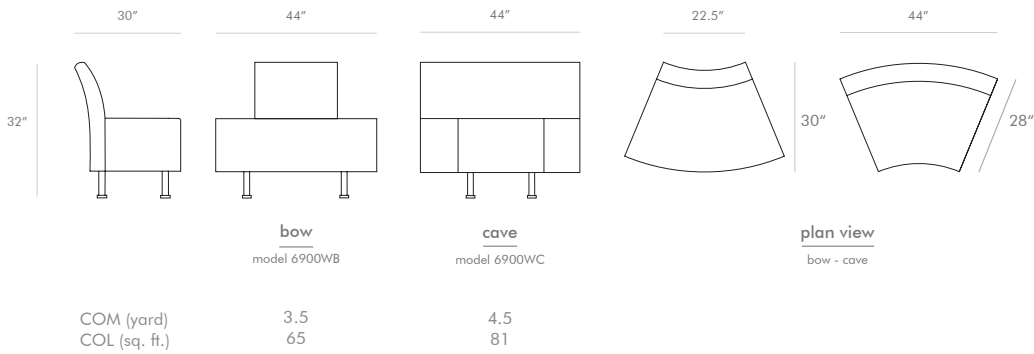

• pisa

• pillar

• wood trim

• full upholstery

-choice of 'pisa' or 'pillar' leg
-select lower wood trim or full upholstery

SIMO
corporation

3526-26th Street NE
Calgary, Alberta, Canada T1Y 4T7
tel: 403.291.1133 fax: 403.291.9389
simo@simocorp.com www.simocorp.com