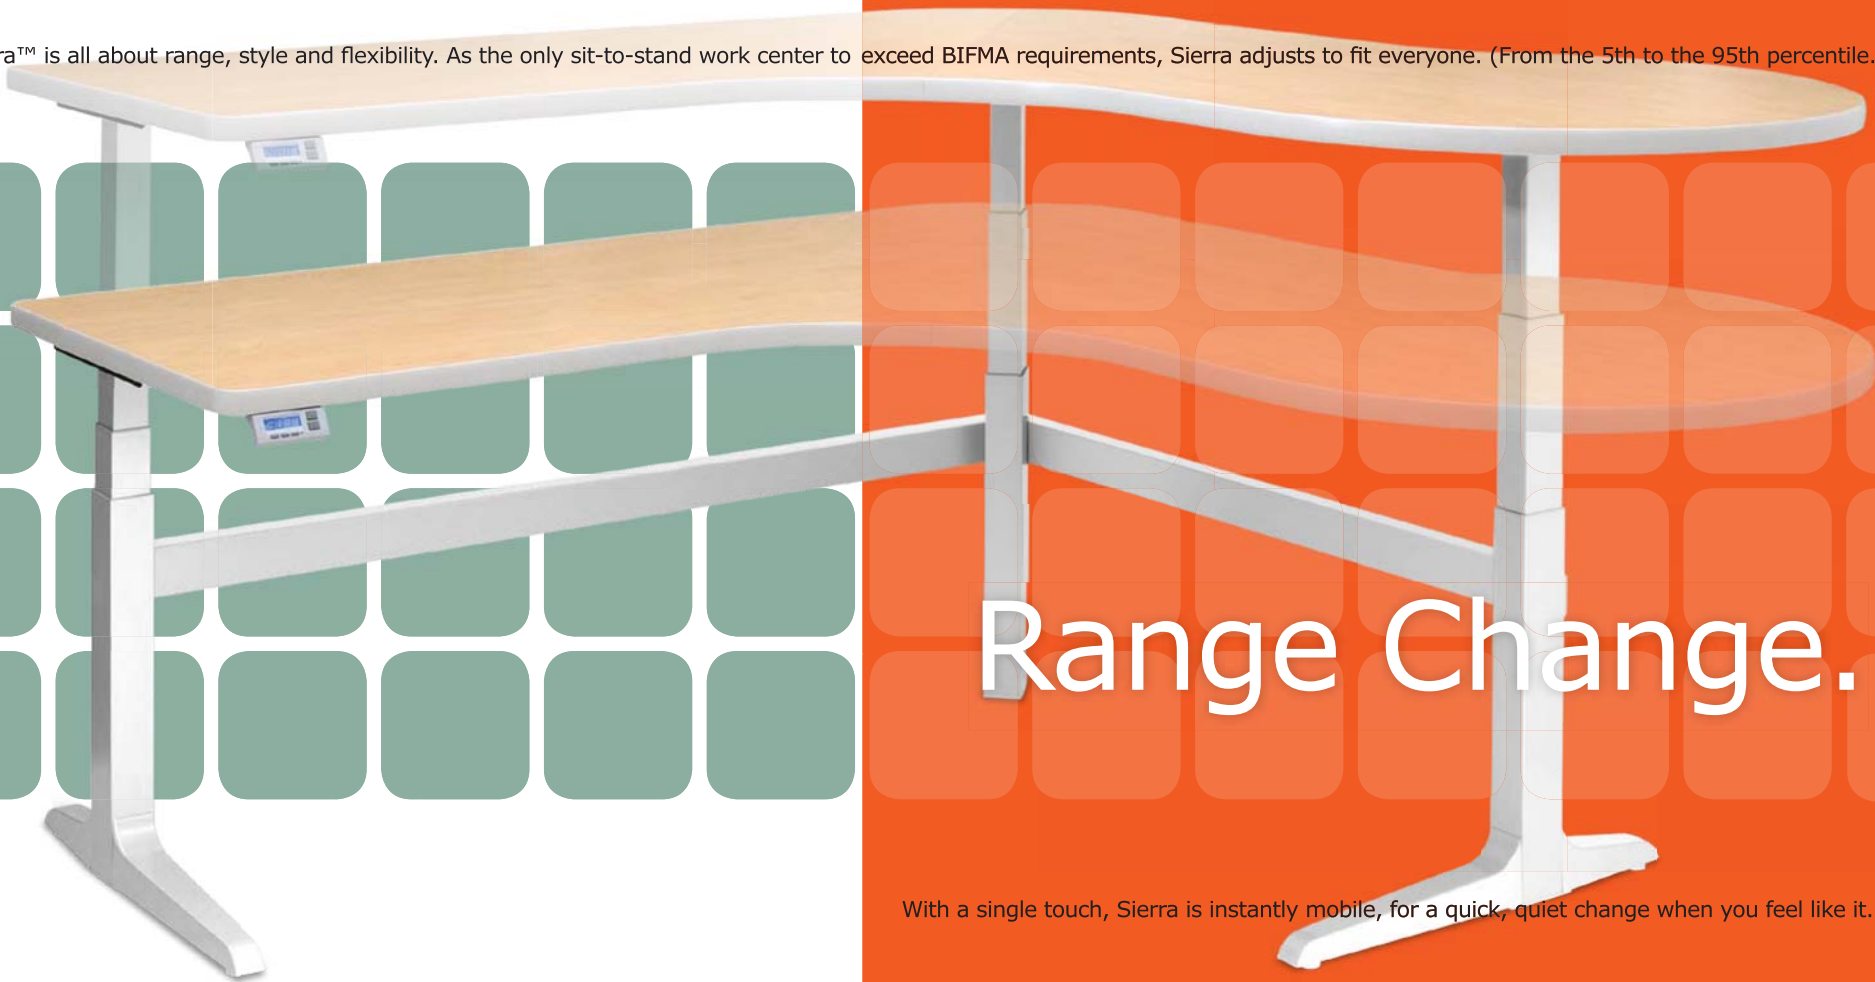

Sierra

Workrite
ergonomics®

Workrite Sierra™ is all about range, style and flexibility. As the only sit-to-stand work center to exceed BIFMA requirements, Sierra adjusts to fit everyone. (From the 5th to the 95th percentile.)

Range Change.

With a single touch, Sierra is instantly mobile, for a quick, quiet change when you feel like it.

And no matter where you work, Sierra fits right in. Our base-only solutions adapt to any installation, any work surface—allowing you to preserve the look of your existing investment.

Rite Fit.

Thin Pin.

Sierra even comes in an equally sleek pin-set version. A smart alternative in settings where only the occasional change in seated height is needed.

And to keep you cool and uncluttered, Sierra offers stylish accessories like our sleek new toolbar and privacy panel.