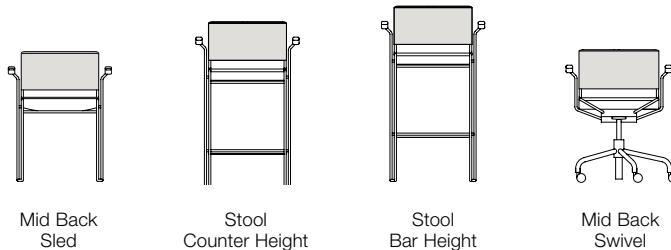

Side

Harter Sling: Plastic

Design by Timothy deFiebre

Responding to today's increasingly diverse work environments, Harter has relaunched the Sling seating group. Revamped by Timothy deFiebre, Sling sticks to its clean, modernist roots while featuring a new arched back. One of Harter's most dynamic offerings, Sling is the perfect fit for office teamwork spaces, lounges, and retail settings, where its lightness fosters idea gathering and socializing.

Sizes

Styles

Dimensions

	Mid Back Sled	Mid Back Tablet Arm	Stool Counter Height	Stool Bar Height	Mid Back Swivel
Overall Width	20½"	23"	20½"	20½"	26"
Overall Height	29"	29"	35"	39"	27" - 32"
Arm Height (to floor)	24½"	24½"	32½"	36¼"	23½" - 28½"
Seat Depth	16¼"	16¼"	16¼"	16¼"	16¼"
Seat Width	18"	18"	18"	18"	18"
Seat Height	17¼"	17¼"	26"	26"	15½" - 20½"
Back Width	18"	18"	18"	18"	18"
Back Height	12¼"	12¼"	10¾"	10¾"	12¼"