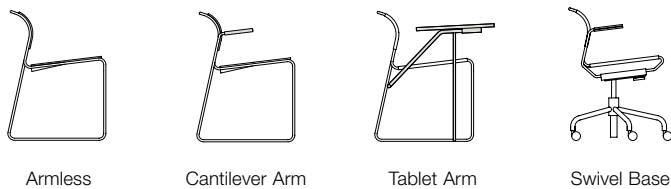

Side

Harter Sling: Plastic

Design by Timothy deFiebre

Responding to today's increasingly diverse work environments, Harter has relaunched the Sling seating group. Revamped by Timothy deFiebre, Sling sticks to its clean, modernist roots while featuring a new arched back. One of Harter's most dynamic offerings, Sling is the perfect fit for office teamwork spaces, lounges, and retail settings, where its lightness fosters idea gathering and socializing.

Sizes

Styles

Dimensions

	Mid Back Sled	Mid Back Tablet Arm	Stool Counter Height	Stool Bar Height	Mid Back Swivel
Overall Width	20½"	23"	20½"	20½"	26"
Overall Height	29"	29"	35"	39"	27" - 32"
Arm Height (to floor)	24½"	24½"	32½"	36¼"	23½" - 28½"
Seat Depth	16¼"	16¼"	16¼"	16¼"	16¼"
Seat Width	18"	18"	18"	18"	18"
Seat Height	17¼"	17¼"	26"	26"	15½" - 20½"
Back Width	18"	18"	18"	18"	18"
Back Height	12¼"	12¼"	10¾"	10¾"	12¼"