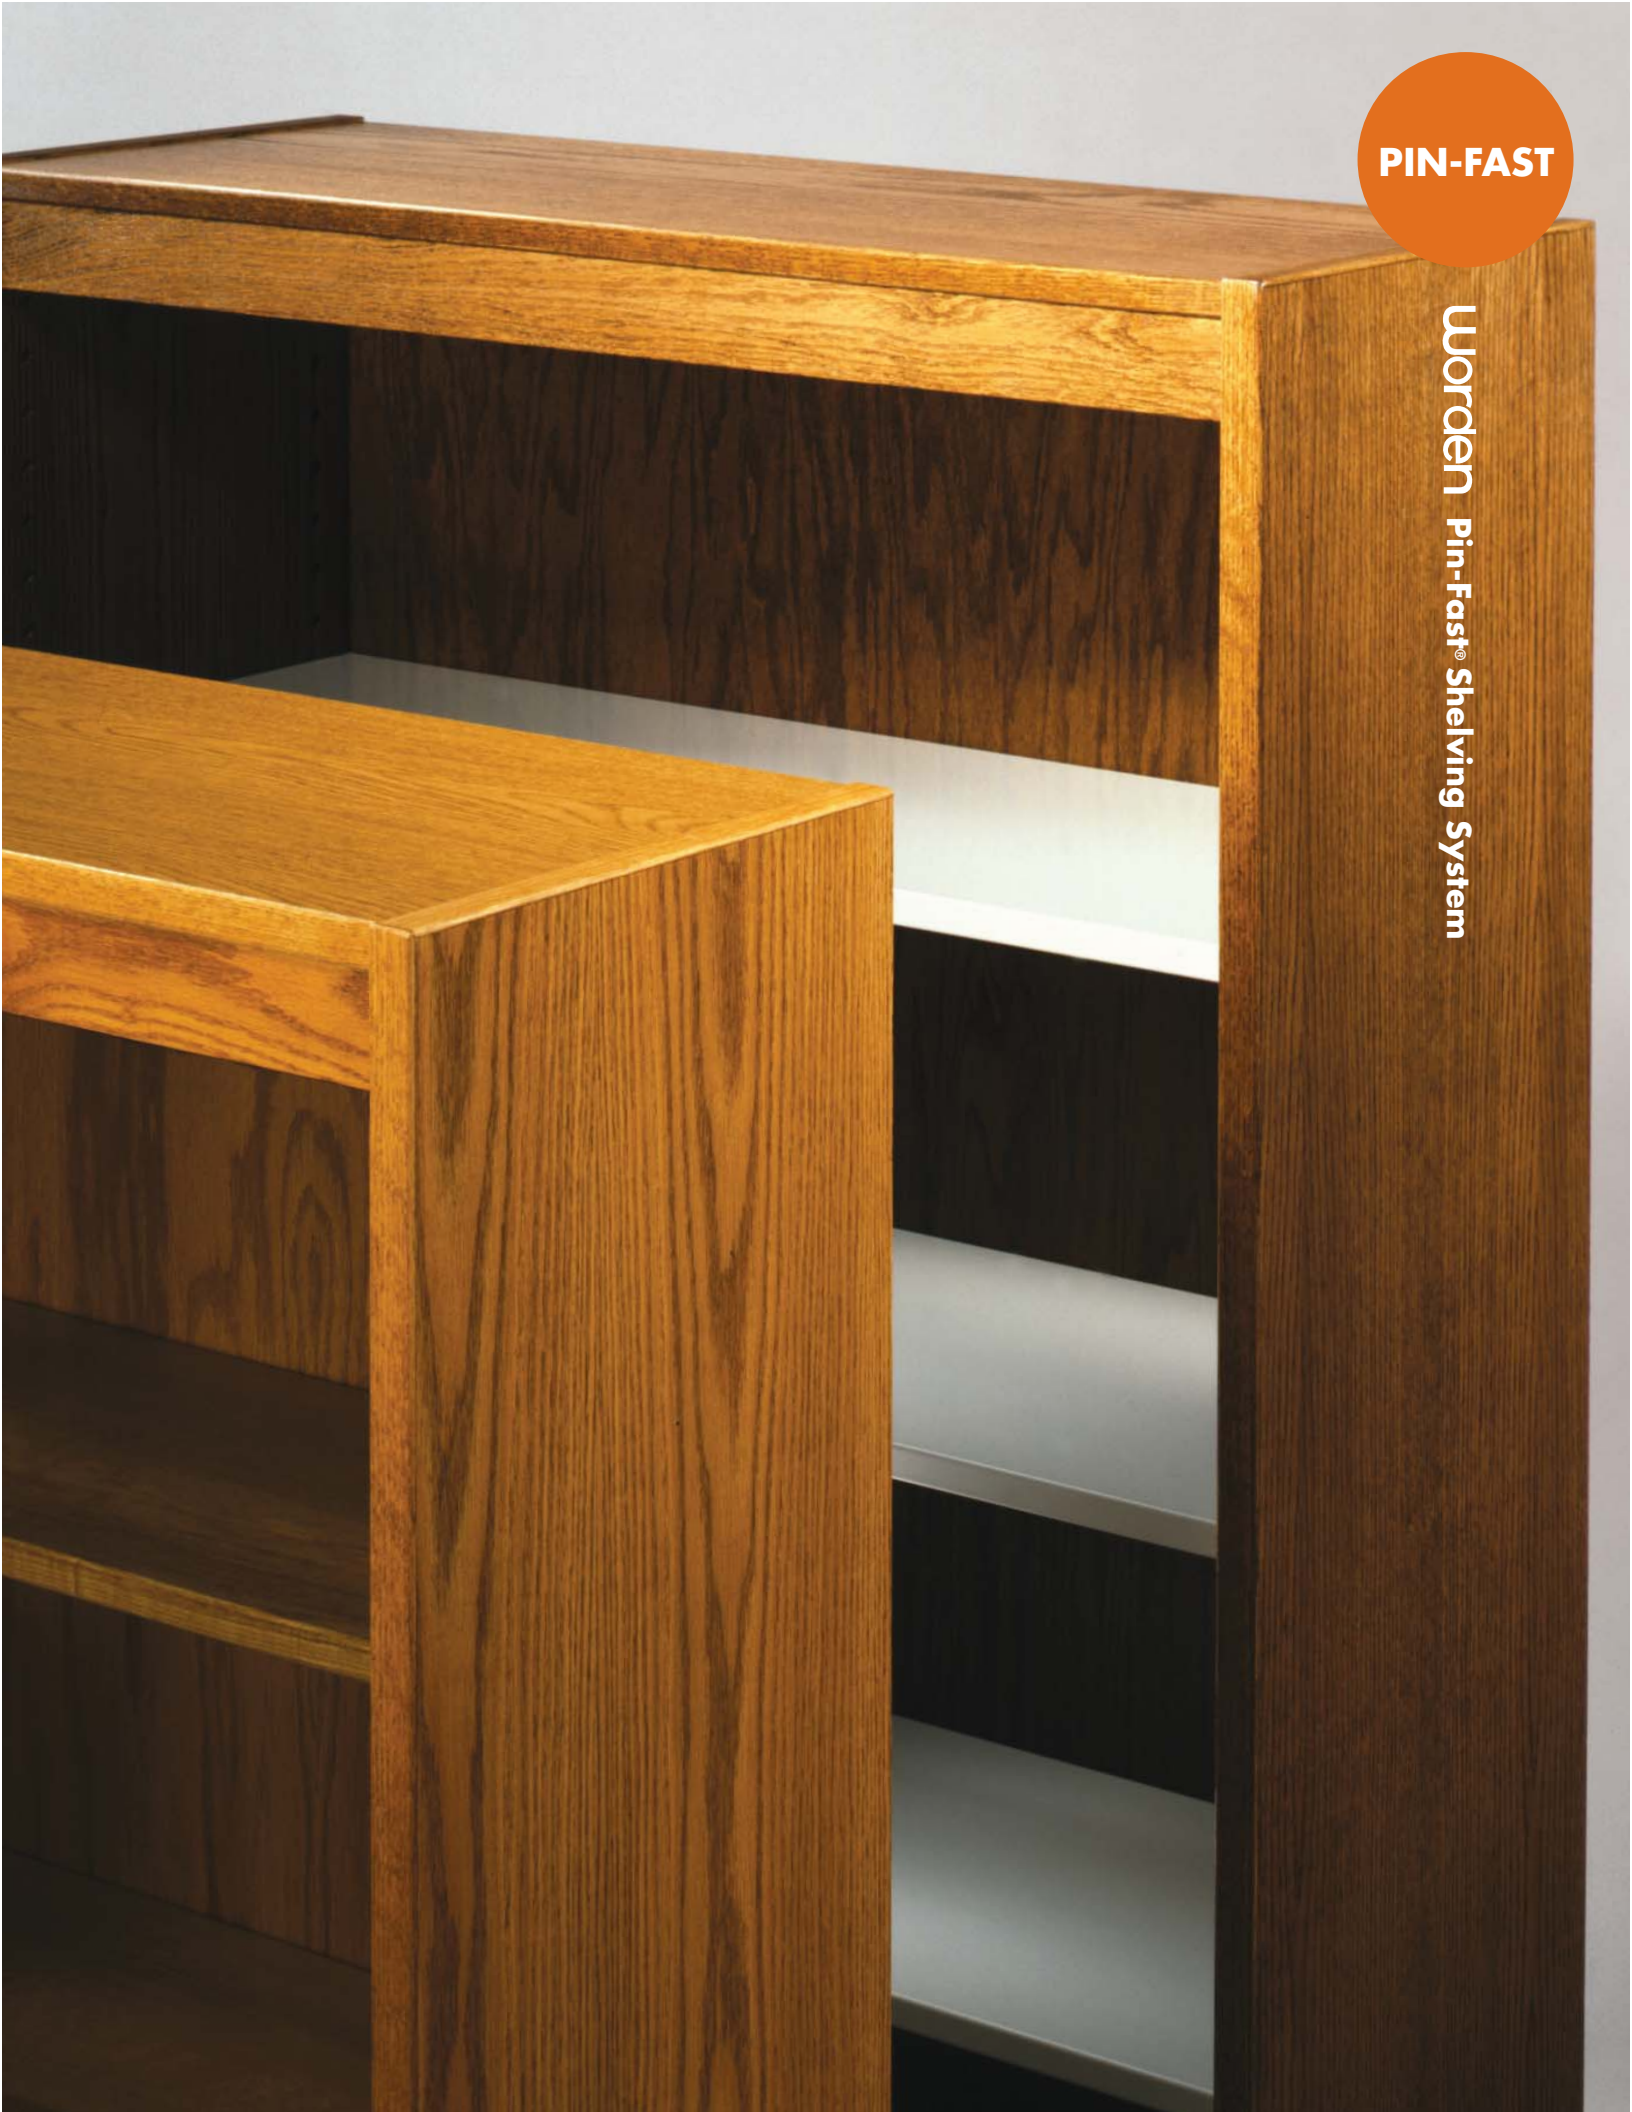

PIN-FAST

Worden Pin-Fast® Shelving System

- A. 82" high single-faced shelving with adder unit, steel shelves, and magazine shelves.
- B. 96" high single-faced wood shelving with adder unit.
- C. 63" high single-faced wood shelving with steel picture book shelves.
- D. 42" high single-faced wood shelving with glass doors.

Functional, Adaptable & Economical

This is a system of shelving options, designed to meet functional needs and budget constraints, as well as dimensional requirements. Each choice allows the ability to create shelving to suit your needs. It offers various construction materials in shelving uprights, adjustable shelves, and toekicks. Pin-Fast shelving is available in oak or maple species. Shelves are offered in wood or steel. Pin-Fast is designed primarily to meet all functional and aesthetic shelving requirements with a unique design that can be field modified and altered to fit a specific space.